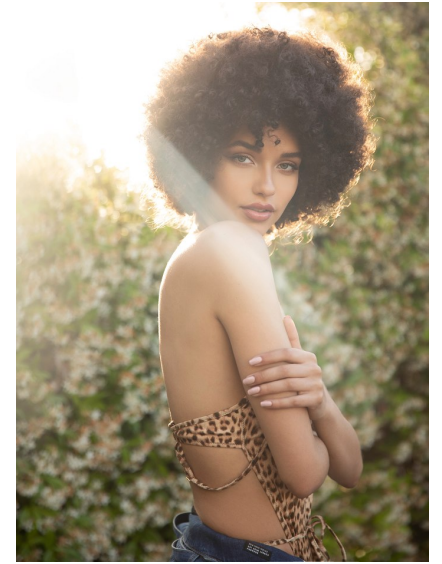

ALEXIS SHEREE

Height 5'8"   Bust 33"   Waist 25"   Hips 35"   Dress 0 US   Shoe 8 US   Hair Dark Brown  
Eyes Green/Grey

Fogg Management  
209 Kalamath Street, Unit 10  
Denver, CO 80223  
brooke@foggmanagement.com  
+1-303-881-9080