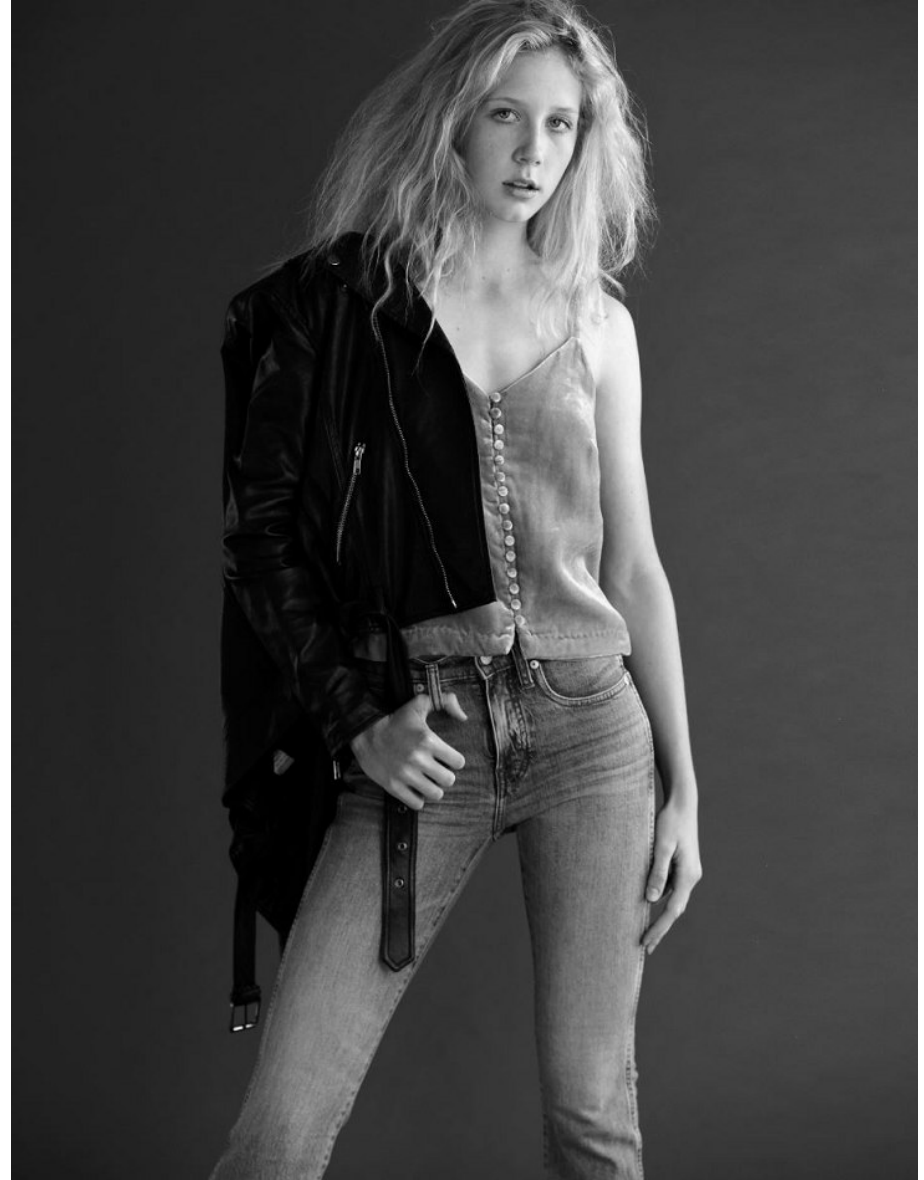

BLAKE SCHENBECK

Height 5'9" Bust 33" Waist 26" Hips 36" Dress 0 US Shoe 9 US Hair Blonde Eyes Blue