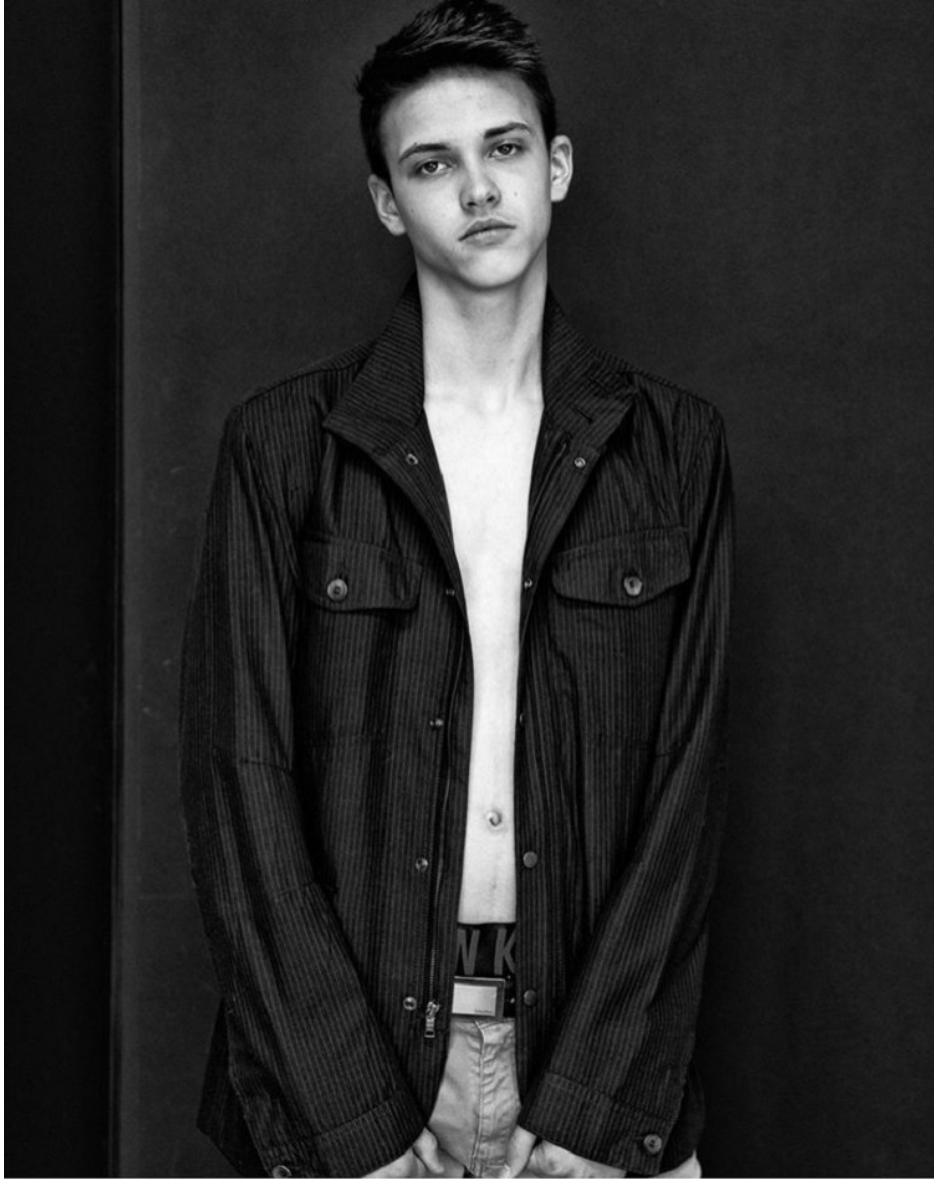

JORDAN BARNES

Height 6'0" Chest 32.5" Waist 33" Inseam 34" Collar 15" Sleeve 33" Suit 33" Suit Length R Shoe 10.5 US Hair Brown Eyes Hazel

JORDAN BARNES

Height 6'0" Chest 32.5" Waist 33" Inseam 34" Collar 15" Sleeve 33" Suit 33" Suit Length R Shoe 10.5 US Hair Brown Eyes Hazel

JORDAN BARNES

Height 6'0" Chest 32.5" Waist 33" Inseam 34" Collar 15" Sleeve 33" Suit 33" Suit Length R Shoe 10.5 US Hair Brown Eyes Hazel