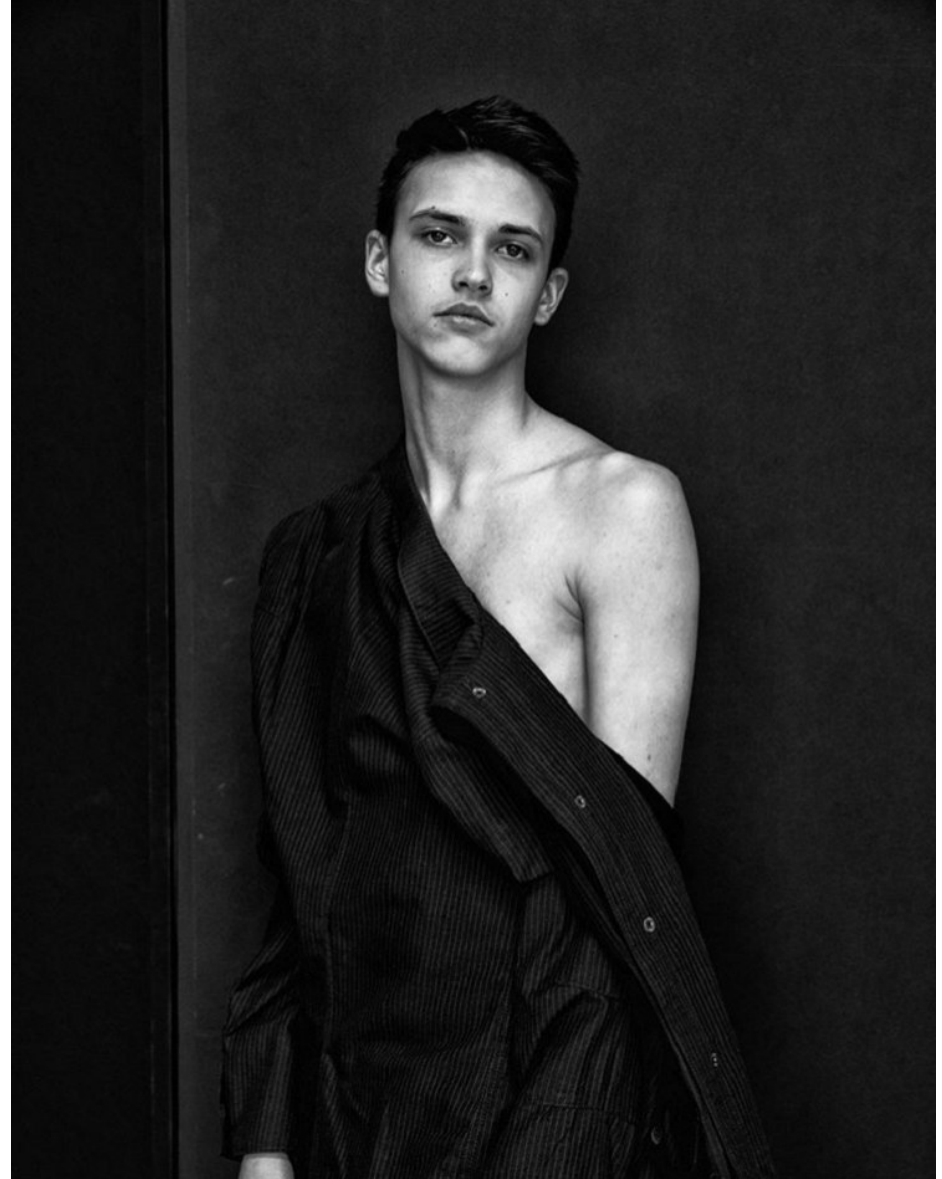

JORDAN BARNES

Height 6'0" Chest 32.5" Waist 33" Inseam 34" Collar 15" Sleeve 33" Suit 33" Suit Length R Shoe 10.5 US Hair Brown Eyes Hazel

JORDAN BARNES

Height 6'0" Chest 32.5" Waist 33" Inseam 34" Collar 15" Sleeve 33" Suit 33" Suit Length R Shoe 10.5 US Hair Brown Eyes Hazel

JORDAN BARNES

Height 6'0" Chest 32.5" Waist 33" Inseam 34" Collar 15" Sleeve 33" Suit 33" Suit Length R Shoe 10.5 US Hair Brown Eyes Hazel